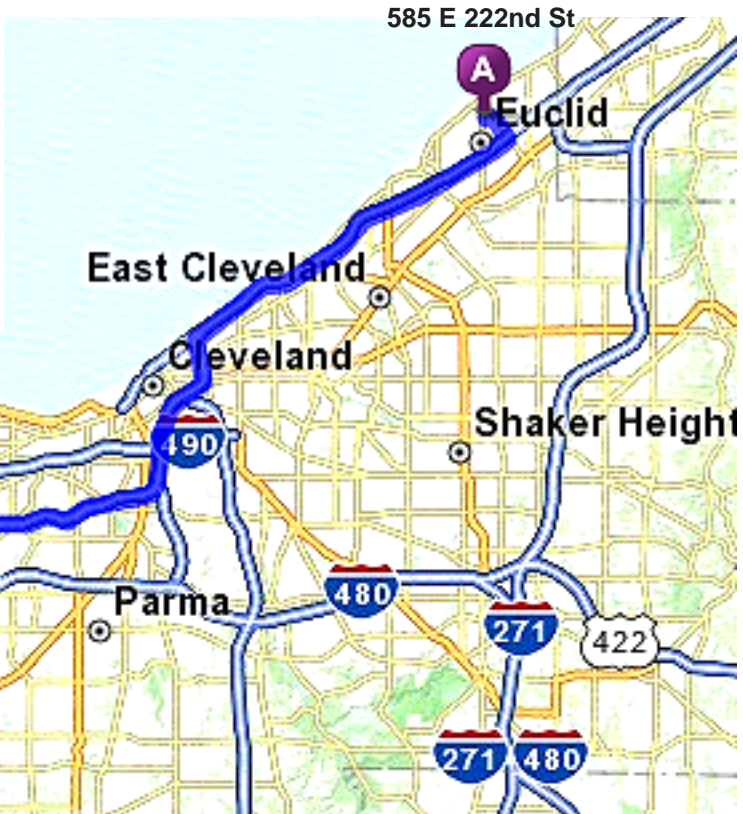

Trip to:
 North Ridgeville, OH 44039
 34.90 miles
 46 minutes

Victory Park Ohio - North Ridgeville
 7777 Victory Lane
 North Ridgeville, OH 44039

- | A | Euclid, OH 44123 | Miles Per Section |
|---|--|--------------------------|
| ● | 1. Start out going EAST on FOX AVE toward CLEARVIEW DR. | Go 0.2 Mi |
| ↘ | 2. Turn RIGHT onto BABBITT RD. | Go 0.7 Mi |
| ↘ | 3. Turn RIGHT onto N LAKELAND BLVD.
<i>N LAKELAND BLVD is just past MAVEC AVE</i> | Go 0.5 Mi |
| ↘ | 4. Merge onto I-90 W via the ramp on the LEFT toward CLEVELAND. | Go 12.9 Mi |
| ↘ | 5. Keep LEFT to take I-71 S via EXIT 170B toward COLUMBUS. | Go 8.6 Mi |
| ↘ | 6. Keep LEFT to take BEREA FWY toward OH-237 S / AIRPORT / BEREA / I-480 W / TOLEDO. | Go 0.5 Mi |
| ↘ | 7. Merge onto I-480 W via EXIT 238 toward TOLEDO. | Go 8.1 Mi |
| ↘ | 8. Take the OH-10 E / LORAIN RD exit, EXIT 2, toward I-80 / OHIO TURNPIKE. | Go 0.2 Mi |
| ↘ | 9. Turn LEFT onto OH-10 / LORAIN RD.
Continue to follow LORAIN RD.
<i>If you reach I-480 W you've gone about 0.2 miles too far</i> | Go 0.4 Mi |
| ↘ | 10. Turn RIGHT onto LEAR NAGLE RD. | Go 1.3 Mi |
| ↘ | 11. Turn LEFT onto US-20 / CENTER RIDGE RD / OH-113.
<i>US-20 is 0.2 miles past LIBERTY PKWY</i> | Go 1.3 Mi |
| ↘ | 12. Turn LEFT onto ROOT RD.
<i>ROOT RD is just past RIDGEVIEW BLVD</i> | Go 0.3 Mi |
| ■ | 13. Welcome to NORTH RIDGEVILLE, OH 44039.
<i>If you reach BAINBRIDGE RD you've gone about 0.1 miles too far</i> | |
| B | North Ridgeville, OH 44039 | 34.9 mi |

Total Travel Estimate: 34.90 miles - about 46 minutes