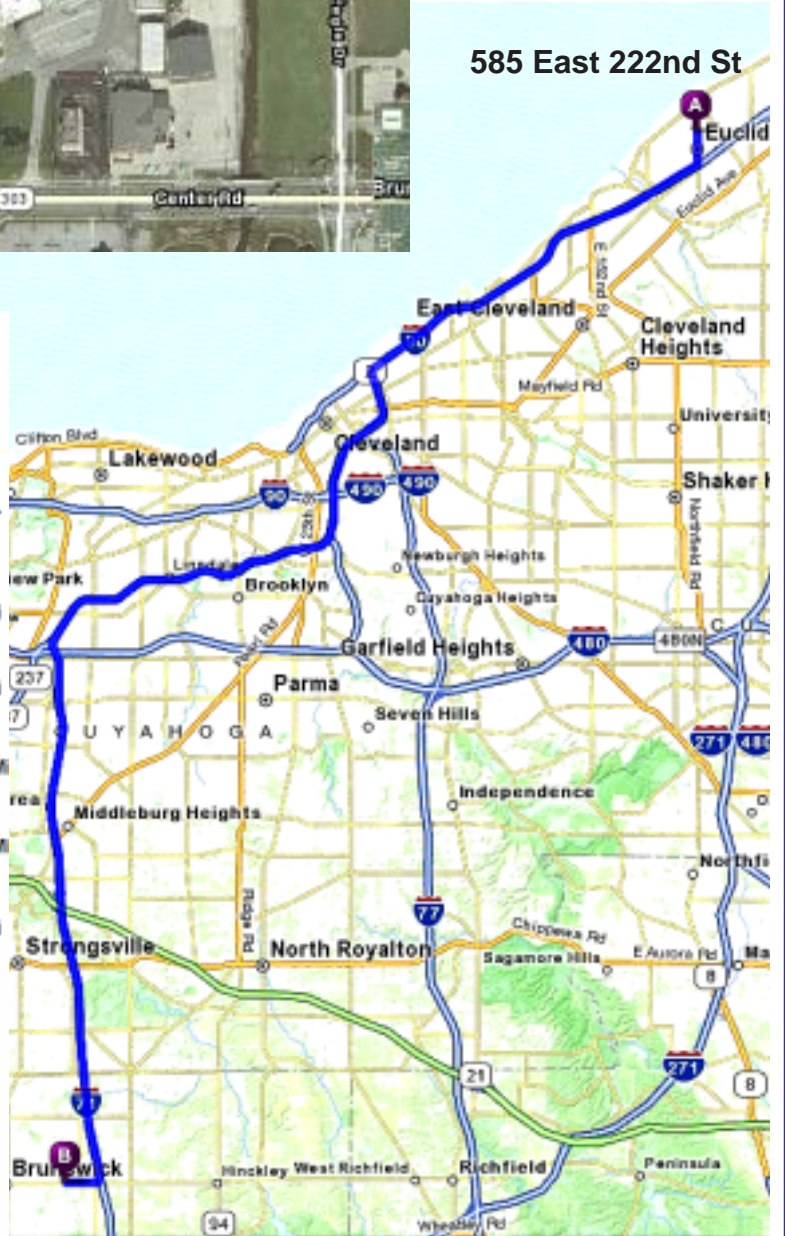

Brunswick HS
3581 Center Rd.
Brunswick, OH
44212-3617

585 East 222nd St

Trip to:
 3581 Center Rd
 Brunswick, OH 44212-3617
 35.99 miles
 44 minutes

-  **585 E 222nd St**
 Euclid, OH 44123-3321
[Add a Note](#)
-  1. Start out going **SOUTH** on **E 222ND ST** toward **PRIDAY AVE.**
-  2. Turn **RIGHT** onto **N LAKELAND BLVD.**
N LAKELAND BLVD is just past MILLER AVE
-  3. Merge onto **I-90 W** via the ramp on the **LEFT** toward **CLEVELAND.**
-  4. Keep **LEFT** to take **I-71 S** via **EXIT 170B** toward **COLUMBUS.**
-  5. Merge onto **CENTER RD / OH-303** via **EXIT 226** toward **BRUNSWICK.**
-  6. **3581 CENTER RD** is on the **RIGHT.**
Your destination is just past PARSCHEM DR if you reach EXCELLENCE DR you've gone a little too far
-  **3581 Center Rd**
 Brunswick, OH 44212-3617
[Add a Note](#)

Miles Per Section
Go 0.8 Mi
Go 0.5 Mi
Go 12.0 Mi
Go 21.7 Mi
Go 1.0 Mi
36.0 mi

Total Travel Estimate: 35.99 miles - about 44 minutes